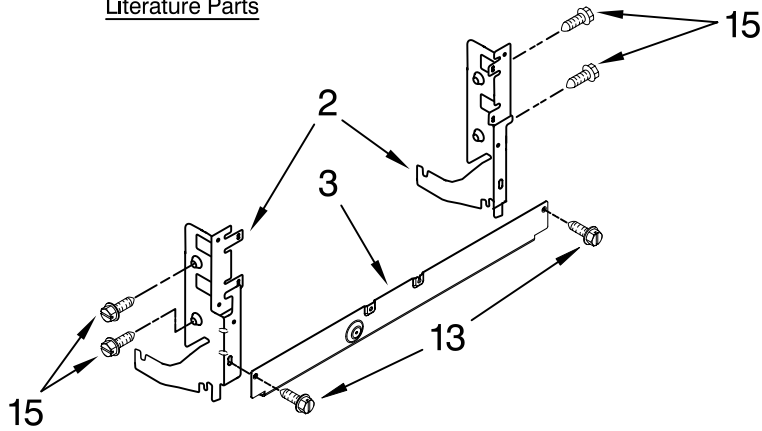

KitchenAid® DOOR AND PANEL PARTS

For Models: KUDU03STBL2, KUDU03STWH2, KUDU03STSS2

(Black)

(White)

(Stainless)

UNDERCOUNTER
DISHWASHER

Illus. No.	Part No.	DESCRIPTION
1		Literature Parts
	W10078153	Instructions, Installation
	W10164239	Energy Guide
	W10084169	Guide, Use & Care Spanish
	W10084091	Guide, Use & Care English/French
	W10130990	Tech Sheet
2		Arm, Hinge
	8534854	Left
	8534853	Right
3	8564886	Stiffener, Door
4	W10073520	Insulation, Door
5		Access Panel
	8573255	Black
	8573256	White
6		Panel, Full Front (Includes Items 4, 10, 16 & 17)
	W10078003	Black
	W10078004	White
	W10137622	Stainless
7		Overlay
	W10077798	Black
	W10077799	White
	W10077801	Stainless
8		Toe Panel (Includes Items 11 & 18)
	8558252	Black
	8558253	White
9		Handle (Includes Item 14)
	W10083936	Black
	W10083937	White
	W10083935	Stainless
10	8564951	Stud, Mounting
11	W10073550	Insulation, Toe Panel
12		Screw
	302868	Black
	3400836	White
13	304392	Screw
14	8534008	Screw
15	3400071	Screw
16		Nameplate
	W10021860	Black
	W10021870	White
	W10021850	Stainless
17	2004333	Nut
18	8269016	Clip, Grounding